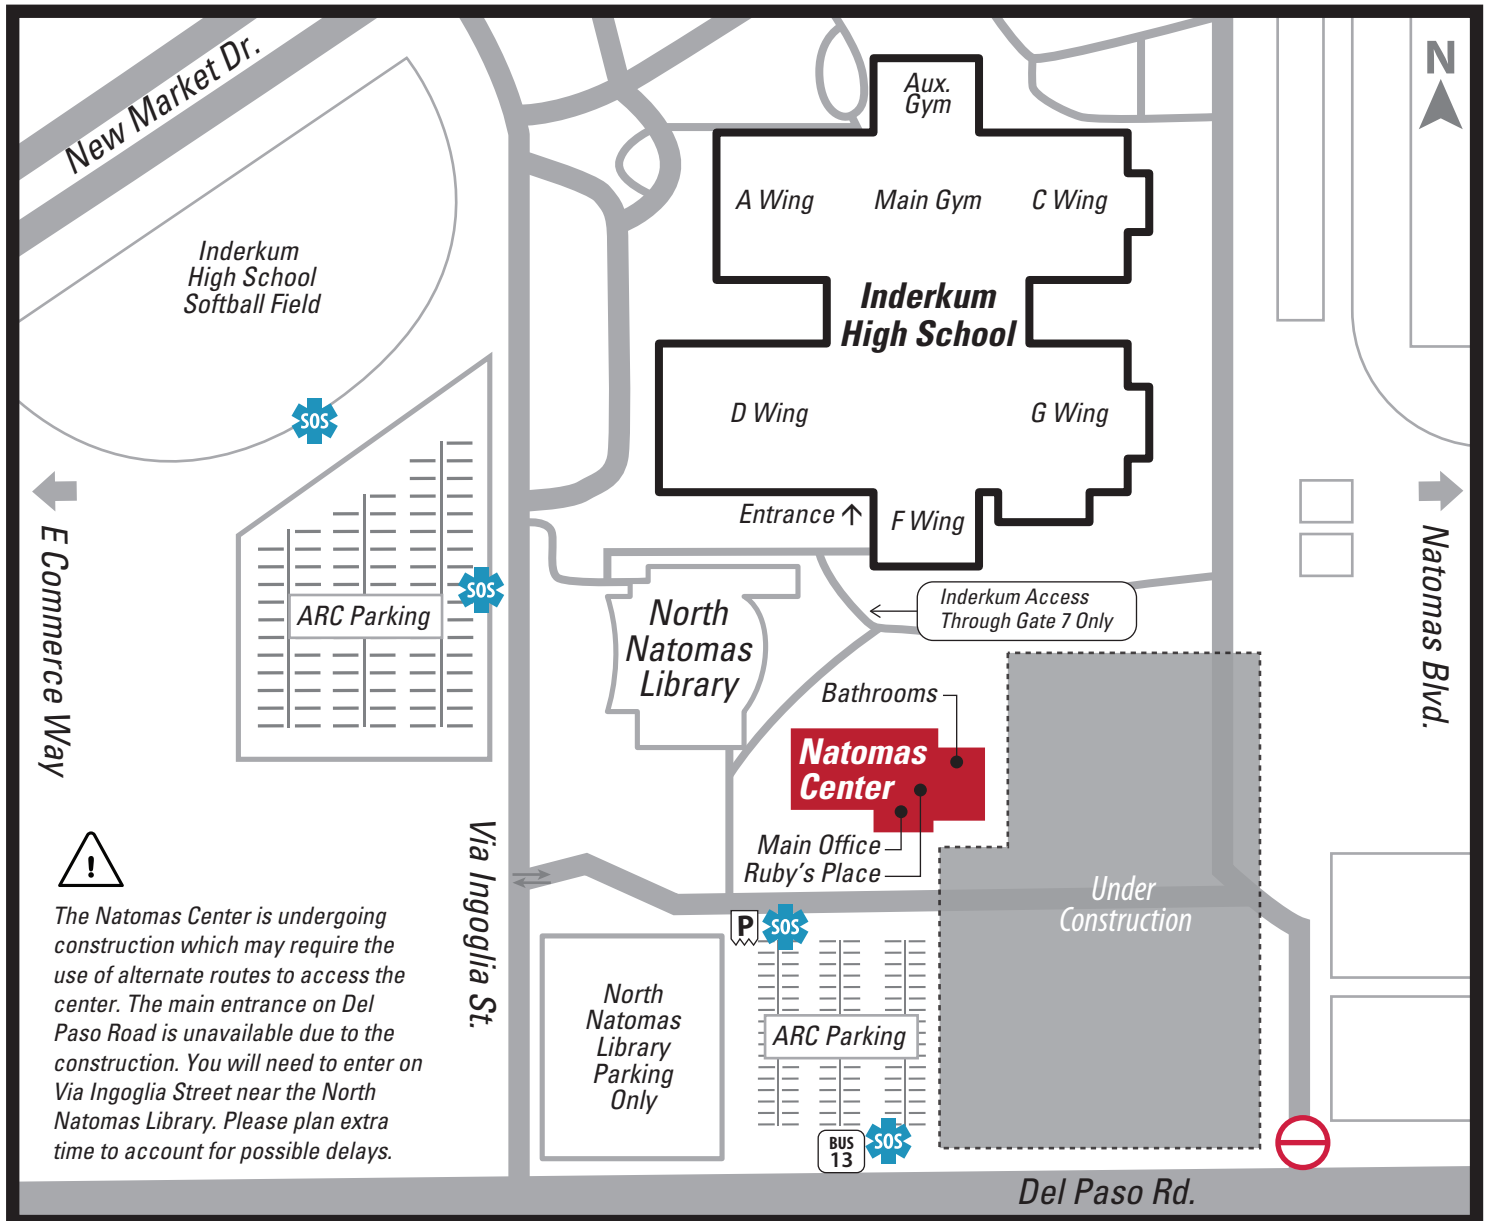

AMERICAN RIVER COLLEGE NATOMAS CENTER

2421 Del Paso Road, Sacramento, CA 95835 • (916) 485-6000
arc.losrios.edu/natomascenter • Natomas@arc.losrios.edu

Emergency Telephone

CLASSROOMS

Natomas Center

First Floor

- N101-N103
- Main Office
- Learning Resource Center
- Campus Police
- Ruby's Place

Second Floor

- N201-N203

Inderkum High School

First Floor

- A101-A119 (A Wing)
- C142-C143 (C Wing)
- D101-D128 (D Wing)
- F132 & F139 (F Wing)

Second Floor

- A201-A217 (A Wing)
- C201-C223 (C Wing)
- D201-D211 (D Wing)
- G208-G224 (G Wing)

FROM MAIN CAMPUS

- Take I-80 West (toward San Francisco)
- Exit at Truxel Road, turn right
- Turn left on Del Paso Road
- Turn right on Via Ingoglia St
- Take the first right into the Natomas Educational Center Complex.
- The Natomas Center is located past the North Natomas Library